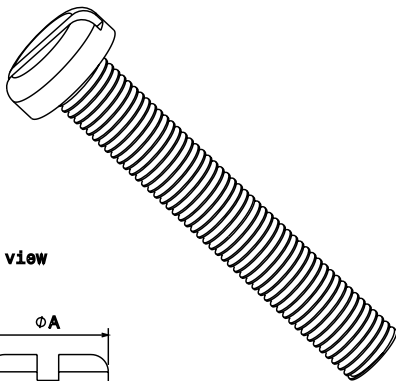

PRODUCT CODE: BM50
M4 X 50MM BRASS PAN HEAD SCREW

DESCRIPTION

Box Lid Screw - M4 Brass Pan Head Screws 50mm Length

FINISH

Self Colour

MATERIAL

Brass

PACKAGING

Packed in qty 100

ADDITIONAL NOTES

Conforms to BS EN61386-1
For use with metal and PVC conduit boxes

Isometric view

Side view

Code	A	B	C
BM6	7MM	6MM	4MM
BM10	7MM	10MM	4MM
BM12	7MM	12MM	4MM
BM16	7MM	16MM	4MM
BM20	7MM	20MM	4MM
BM25	7MM	25MM	4MM
BM30	7MM	30MM	4MM
BM35	7MM	35MM	4MM
BM40	7MM	40MM	4MM
BM50	7MM	50MM	4MM