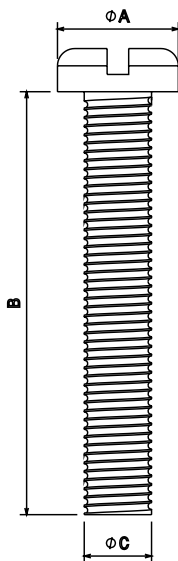

PRODUCT CODE: BM50
M4 X 50MM BRASS PAN HEAD SCREW

DESCRIPTION

Box Lid Screw - M4 Brass Pan Head Screws 50mm Length

FINISH

Self Colour

MATERIAL

Brass

PACKAGING

Packed in qty 100

ADDITIONAL NOTES

Conforms to BS EN61386-1
For use with metal and PVC conduit boxes

Isometric view

Side view

Code	A	B	C
BM6	7MM	6MM	4MM
BM10	7MM	10MM	4MM
BM12	7MM	12MM	4MM
BM16	7MM	16MM	4MM
BM20	7MM	20MM	4MM
BM25	7MM	25MM	4MM
BM30	7MM	30MM	4MM
BM35	7MM	35MM	4MM
BM40	7MM	40MM	4MM
BM50	7MM	50MM	4MM