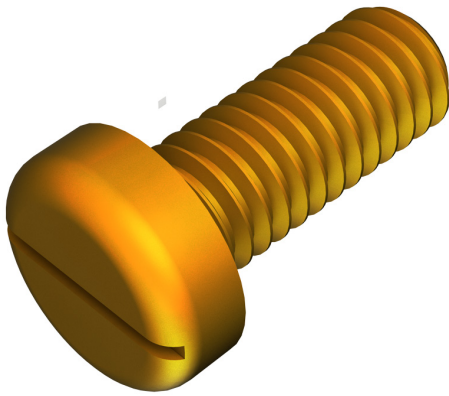

PRODUCT CODE: BM50
M4 X 50MM BRASS PAN HEAD SCREW

DESCRIPTION

Box Lid Screw - M4 Brass Pan Head Screws 50mm Length

FINISH

Self Colour

MATERIAL

Brass

PACKAGING

Packed in qty 100

ADDITIONAL NOTES

Conforms to BS EN61386-1
For use with metal and PVC conduit boxes

Isometric view

Side view

Code	A	B	C
BM6	7MM	6MM	4MM
BM10	7MM	10MM	4MM
BM12	7MM	12MM	4MM
BM16	7MM	16MM	4MM
BM20	7MM	20MM	4MM
BM25	7MM	25MM	4MM
BM30	7MM	30MM	4MM
BM35	7MM	35MM	4MM
BM40	7MM	40MM	4MM
BM50	7MM	50MM	4MM